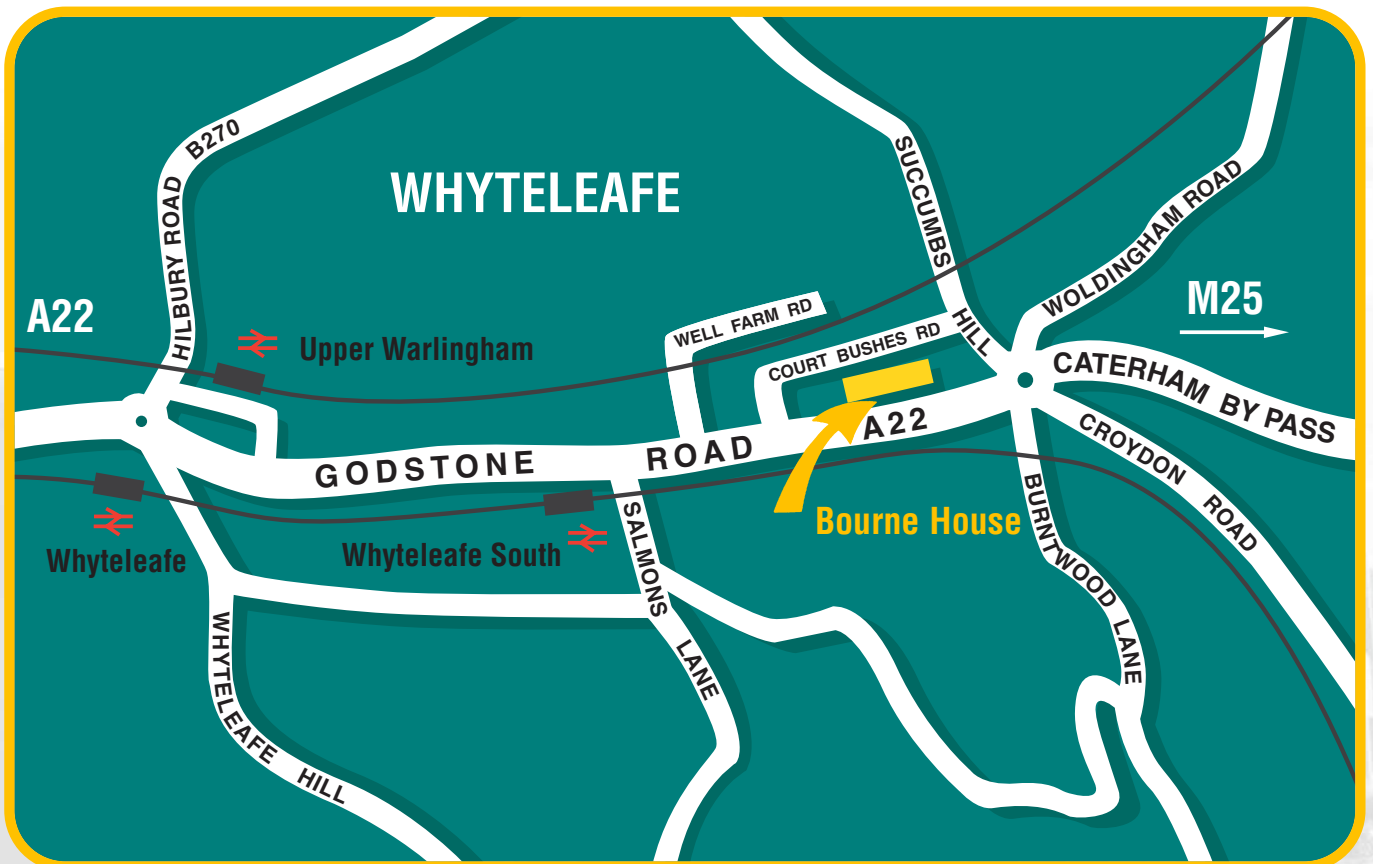

■ From the South

- From the M25 leave at Junction 6
- Take the North bound exit of the A22, signposted Croydon/London
- Straight through the set of traffic lights
- Take 3rd exit off the roundabout, A22 signposted Croydon/London
- Press the reception button on the main gate during office hours

■ From the North

- Head out of London on the A22
- Pass through Purley, keeping on the A22 signposted to East Grinstead
- Second exit on the mini roundabout into Whyteleafe
- Bourne House is situated about 2 miles on the left hand side
- Press the reception button on the main gate during office hours

Bourne House is only minutes from Junction 6 M25