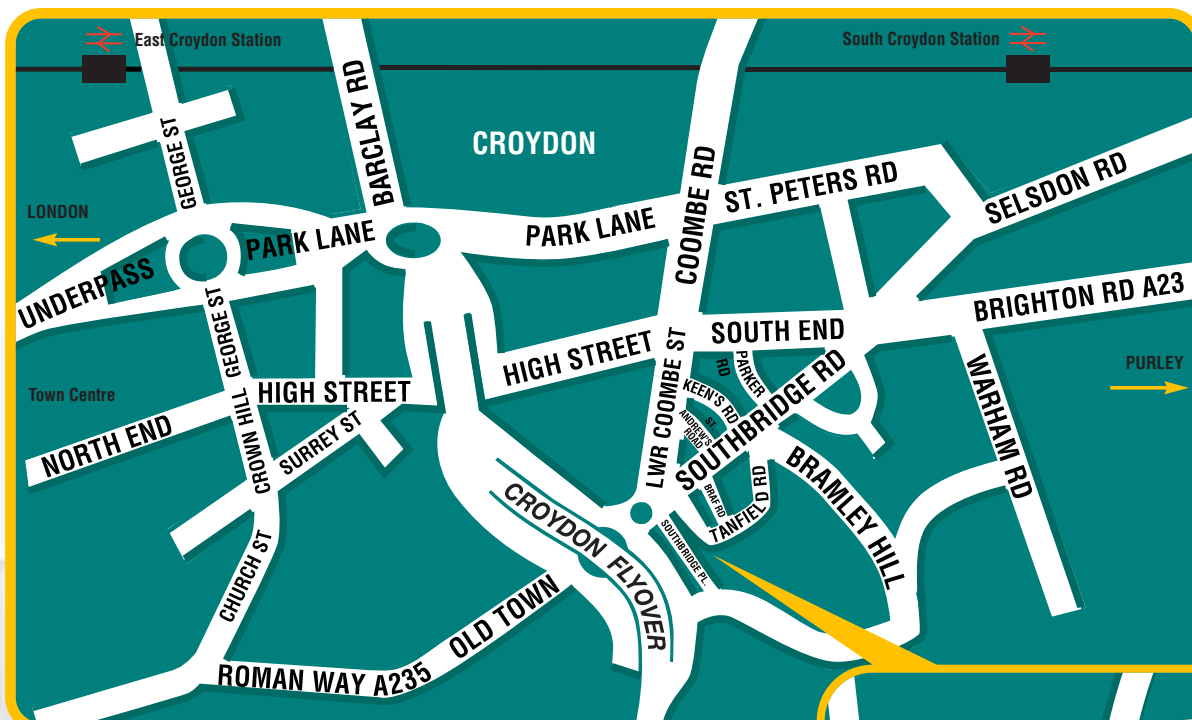

# Directions to Southbridge House

## ■ From the South

- From Purley head north onto the A23 – Purley Way
- Turn right onto the A232
- Continue straight ahead onto slip road
- Continue straight ahead onto Duppas Hill Lane
- At the roundabout, take the fourth exit onto Davenant Road
- Turn left into The Waldrons
- Turn Left onto Southbridge Place
- Southbridge House will be on your right hand side

## ■ From the North

- Head south onto the A23 to Croydon
- Turn left onto the A235 London Road
- Turn right into Dennett Road
- Turn left onto Handcroft Road
- Turn right onto A213 Sumner Road
- Turn left onto A236 Mitcham Road
- At the roundabout, take the third exit onto Davenant Road
- Turn left into The Waldrons
- Turn Left onto Southbridge Place
- Southbridge House will be on your right hand side

Southbridge House & Rathbone Square are minutes from Central Croydon