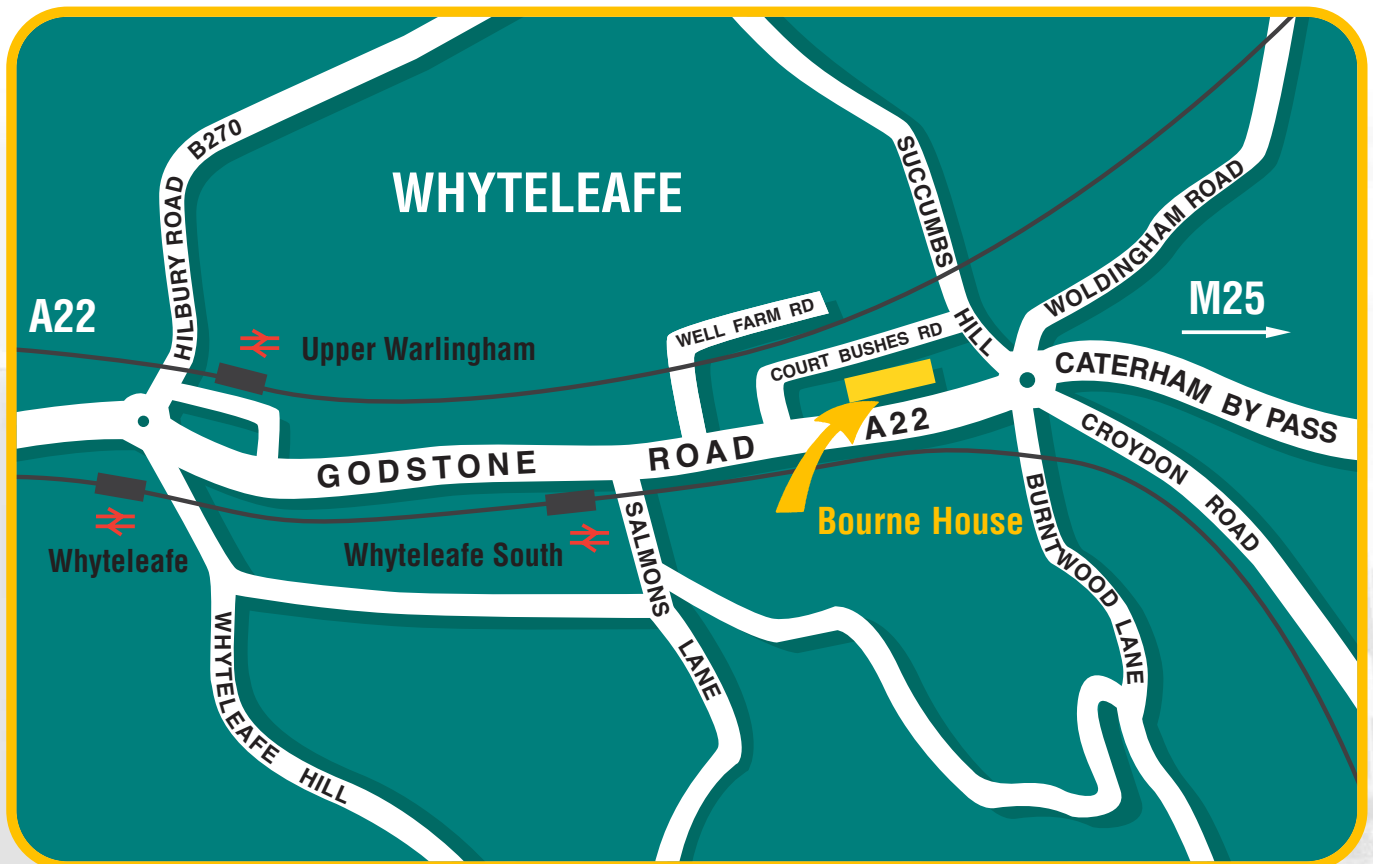

DIRECTIONS TO BOURNE HOUSE

■ From the South

- From the M25 leave at Junction 6
- Take the North bound exit of the A22, signposted Croydon/London
- Straight through the set of traffic lights
- Take 3rd exit off the roundabout, A22 signposted Croydon/London
- Press the reception button on the main gate during office hours

■ From the North

- Head out of London on the A22
- Pass through Purley, keeping on the A22 signposted to East Grinstead
- Second exit on the mini roundabout into Whyteleafe
- Bourne House is situated about 2 miles on the left hand side
- Press the reception button on the main gate during office hours

Bourne House is only minutes from Junction 6 M25